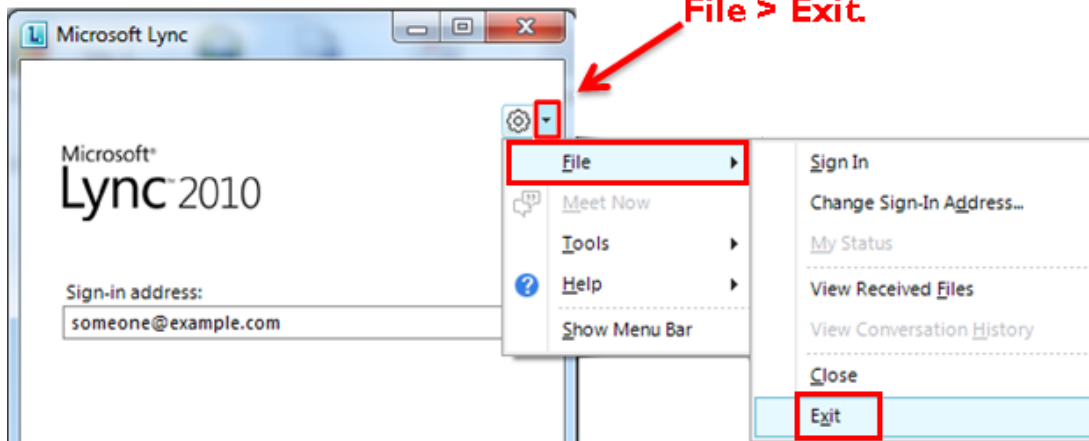

Step 1:

Click the "Gear" icon,
**NOT THE MENU
ARROW.**

Step 2:

Uncheck
"Automatically
start..."

Click OK.

Step 3:

Click the menu arrow.
File > Exit.