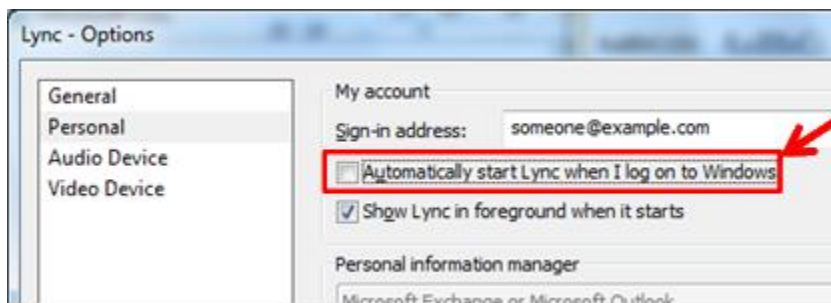

Step 1:

Click the "Gear" icon,
**NOT THE MENU
ARROW.**

Step 2:

Uncheck
"Automatically
start..."

Click OK.

Step 3:

Click the menu arrow.
File > Exit.